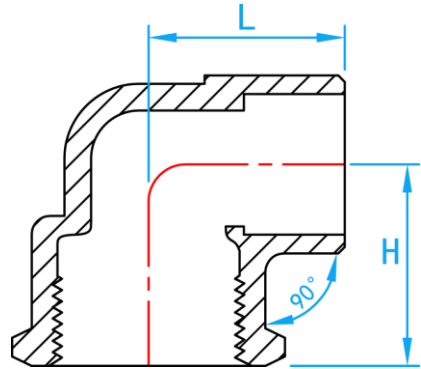

COPPER CAPILLARY FITTING

COMPLY WITH BSEN1254-1:1998
AS/NZS4020:2005
BSEN1982:2008

MBL FI ELBOW

CROSS SECTIONAL VIEW

COMPONENT PARTS

PARTS	MATERIAL
FI Elbow	Bronze

DIMENSIONS

SKU	SIZE (inch x mm)	L (mm)	H (mm)	WEIGHT (kg)	PCS/CTN
MBLFIE015	½" BSP x15	22.5	20.5	0.050	400
MBLFIE020	¾" BSP x22	30.0	29.5	0.100	180
MBLFIE025	1" BSP x28	36.0	39.0	0.170	70